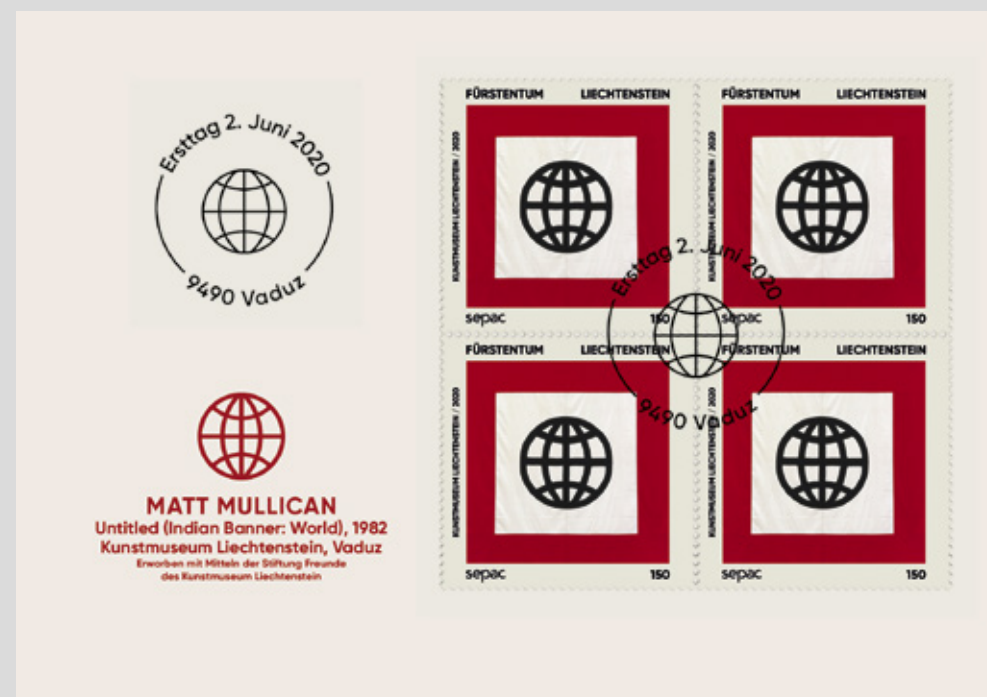

220.07.52 FDC CHF 2.50

220.07.54 FDC/U4 CHF 7.00