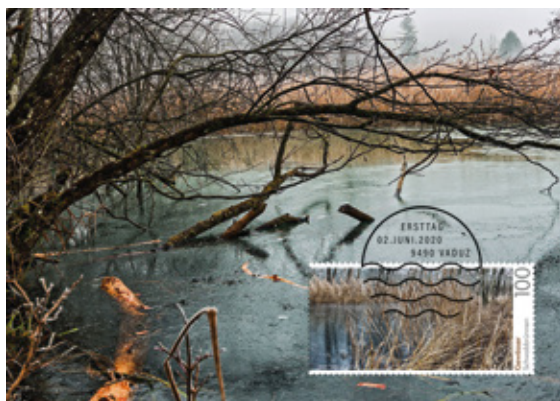

220.05.62 MK 479 CHF 8.00

Issue	Panorama – Waters
Face value/subject	CHF 1.00 Valünerbach left CHF 1.00 Valünerbach right CHF 1.00 Schwabbrünnen left CHF 1.00 Schwabbrünnen right
Stamp format	60 x 30 mm
Perforation	13 ¼ x 13 ¼
Sheet format	208 x 146 mm
Design	Dietmar Walser, Nendeln
Printing	5-colour offset CMYK + Silver Cartor Security Printing, Meaucé la Loupe
Paper	Truwhite FSC Mix Credit 110 g/m², gummed
Quantity	37'000

Philately Liechtenstein is commemorating the 150th birthday of architect and artist Egon Rheinberger with a three-part souvenir sheet (†1936). Born in Vaduz in 1870, Rheinberger moved to Munich to study art after completing his grammar school education. He pursued his interest in medieval castles at a young age on various journeys. It was on one of these journeys that he produced the "Sketch of the Maultasch Ruins near Appiano" in South Tyrol (face value: CHF 1.30).

However, Egon Rheinberger made a name for himself especially as an architect. In 1899, he began working for Prince Johann II of Liechtenstein and carried out

work on Liechtenstein Castle and Kreuzenstein Castle in Lower Austria.

The reconstruction of Gutenberg Castle in Balzers from what were previously ruins, which was initiated and carried out by Rheinberger between 1905 and 1912, is of great significance to the Principality of Liechtenstein. This is evidenced by the third stamp on the souvenir sheet depicting a section of a "Wall Painting in Gutenberg Castle" (face value: CHF 2.20). A "Portrait of Egon Rheinberger" (face value: CHF 2.80) rounds off the special issue with hot foil embossing in gold designed by Hans Peter Gassner.