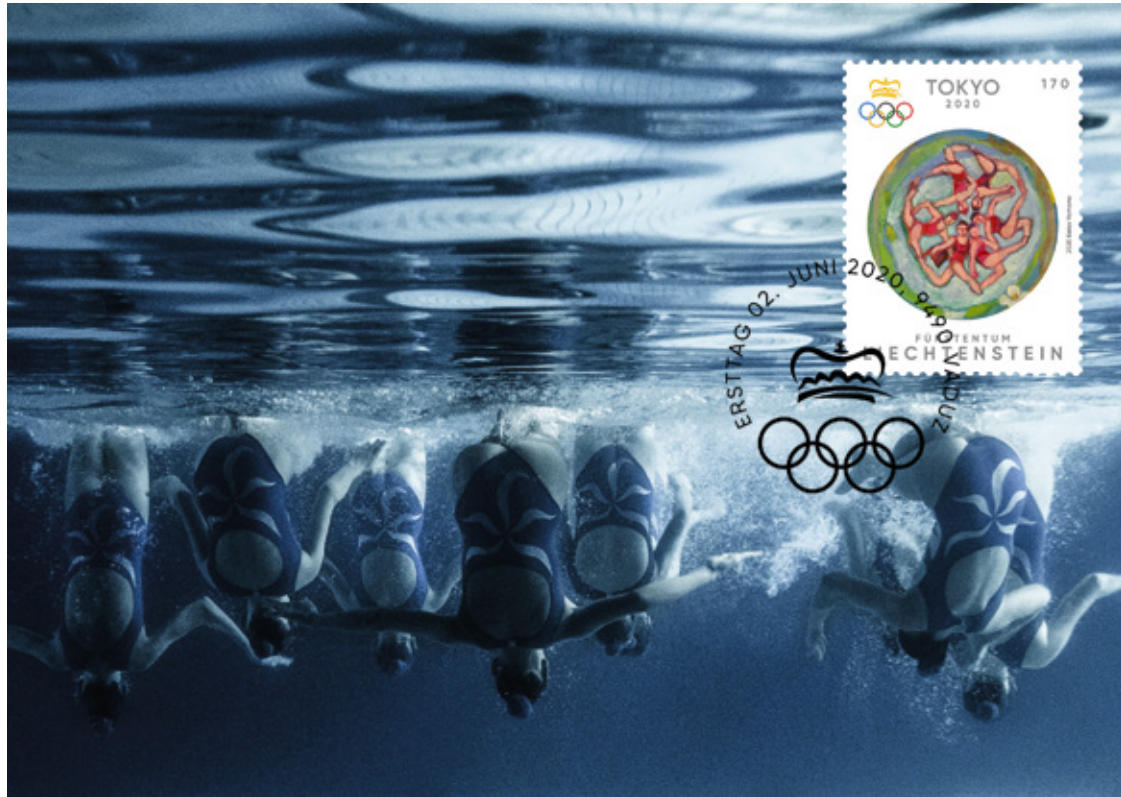

220.08.62 MK 482 CHF 6.50

Issue	Summer Olympics in Tokyo
Face value/subject	CHF 1.70 Synchronised Swimming CHF 2.80 Judo
Stamp format	31.6667 x 41.6667 mm
Perforation	12 x 12 ¾
Sheet format	208 x 146 mm
Design	Keiko Yamano, Tokyo
Printing	4-colour offset CMYK + silver hot-foil stamping Gutenberg AG, Schaan
Paper	Special stamp paper white 110 g/m², gummed
Quantity	48'000