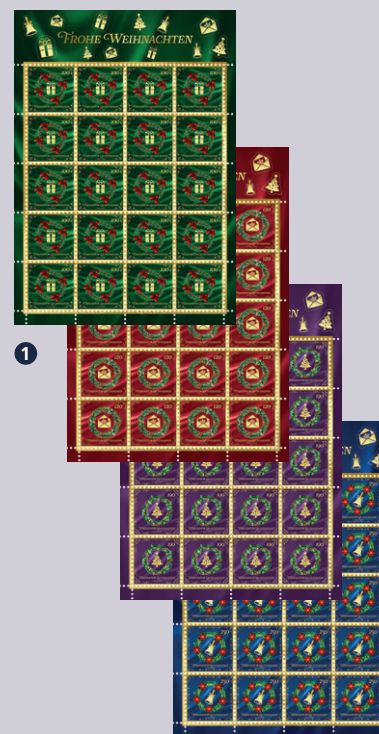

Christmas

32.5 × 32.5 mm

Perforation

12 ½ × 12 ½

Sheet format

146 × 208 mm

Design

Isabella Hutter, Diepoldsau

Printing

4-colour offset CMYK,

gold hot-foil stamping

Gutenberg AG, Schaan

Paper

Primus Securapost FSC 180 g/m²
self-adhesive (water-soluble)

Quantity

¹ 74'000, ² 96'000,

³ 43'000, ⁴ 35'000

CHF

1	Set in full sheets (4x5)	132.00
2	Series	6.60
	Block of four series	26.40
	Single stamp on first day cover - FDC/U1	10.60
3	Series on first day cover - FDC	7.60
	Block of four on first day cover - FDC/U4	30.40
4	Maximum card MK 564	10.60