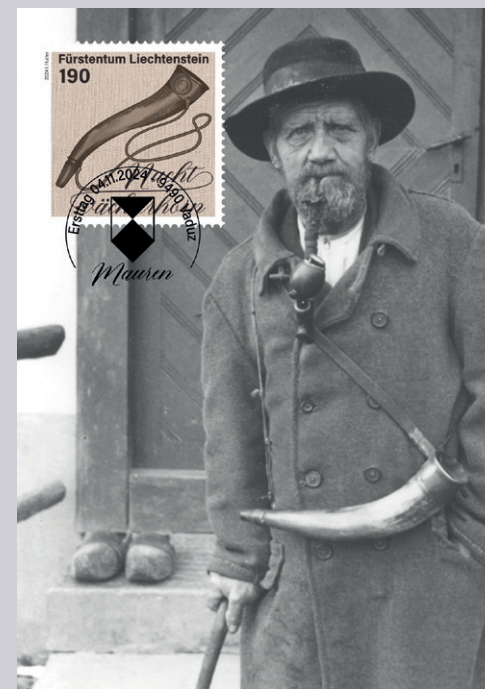

Official stamp issue of the Principality of Liechtenstein

Up until the beginning of the 20th century, night watchmen also ensured peace and order in the narrow lanes of villages in our part of the world. This was also the case in Liechtenstein's municipality of Mauren where the "Night Watchman's Horn" (face value: CHF 1.90) by Matthäus Schreiber (1861-1941) is kept in the collection of cultural artefacts. It is said that he patrolled as a night watchman at the turn of the century and from 1919 to 1933 and used the piercing sound of his night watchman's horn to rouse residents and fire-fighters from their beds in the event of a fire.

The instrument has a metal-covered funnel and a wooden mouthpiece. It was made by the instrument makers Lippold Hamming in Markneukirchen, Saxony. With its red and white cord, the night watchman could wear it around his upper body over his coat so that it was always ready to hand.

Night watchmen were also often heard calling out the hours with a shout or song. However, this served less to tell the time and more as proof that they were doing their job properly. The nightly singing fell silent when time clocks were introduced to record working hours.

2

3

1

4

5

Issue

Issue	Cultural Heritage
Face value/subject	CHF 1.90 Night Watchman's Horn
Stamp format	40 x 40.5 mm
Perforation	14 x 13 1/4
Sheet format	208 x 146 mm
Design	Isabella Hutter, Diepoldsau
Printing	2-colour offset + steel engraving Royal Joh. Enschedé, Haarlem
Paper	Truwhite PVA 110 g/m², gummed
Quantity	23 000

	CHF
1 Full sheet (4x2)	15.20
2 Stamp	1.90
Block of four	7.60
3 Series on first day cover - FDC	2.90
Block of four on first day cover - FDC/U4	8.60
4 Maximum card MK 562	2.90
5 Black print imperforated	
Black print series	4.60
Black print full sheet (4x2)	21.80