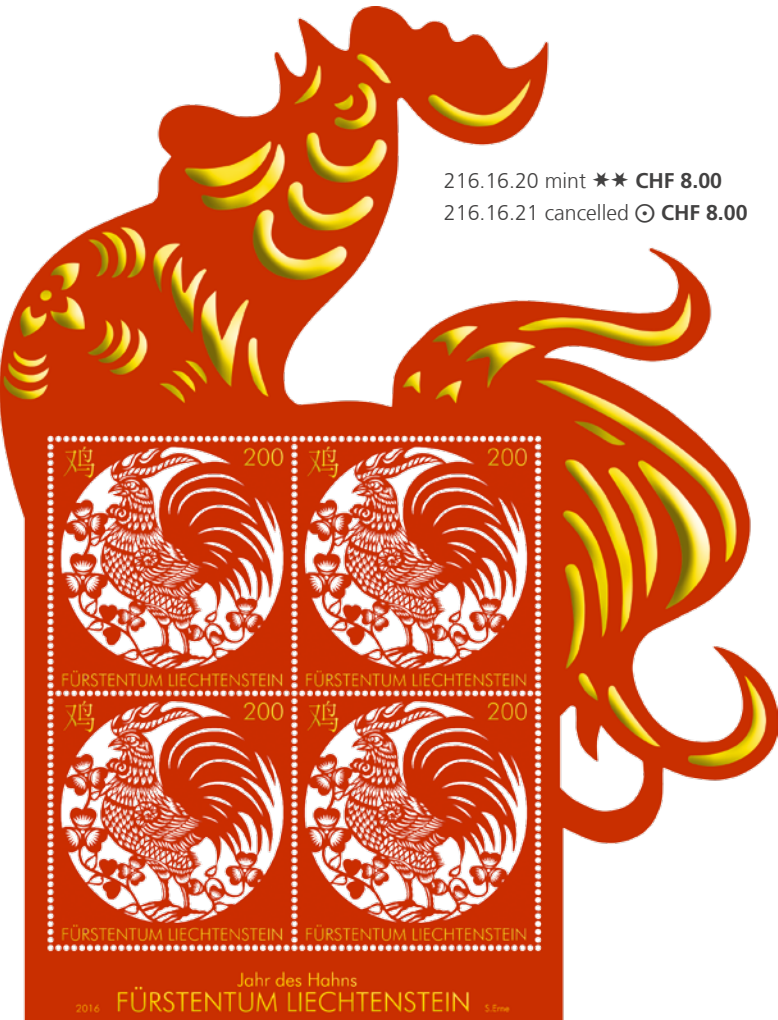

Issue Chinese Signs of the Zodiac: Rooster

Face value/subject	CHF 2.00 Year of the Rooster
Stamp format	46 x 48 mm
Perforation	12 1/3 x 12 1/2
Sheet format	146 x 208 mm
Design	Stefan Erne, Triesen
Printing	1-colour offset, gold hot-foil stamping, laser cutting Gutenberg AG, Schaan
Paper	Special stamp paper UPM Raflatac, 110 g/m², white Unik OBA free/perm/K80W, self-adhesive (water-soluble)

216.16.20 mint ** CHF 8.00
216.16.21 cancelled © CHF 8.00