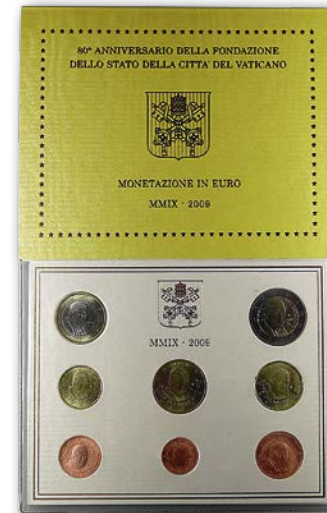

Vatican – Set of coins (2009), 2, 1 Euros, 50, 20, 10, 5, 2, 1 Cents VA520.09.0113 CHF 85.00