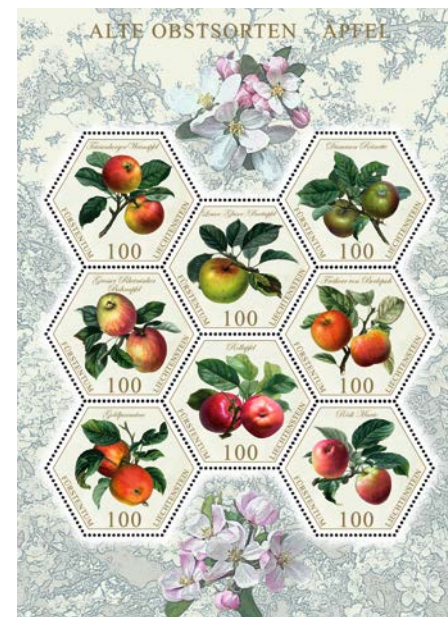

Mildew Stain Remover ERNI B 250 ml LIN-8071 **CHF 14.00**

Which is the most beautiful?

In the vote to select the most beautiful stamp of 2015 our customers chose the issue "Nature reserves in Liechtenstein: Schwabbrünnen". From all the votes cast 20 winners were drawn by lot who can now delight in a handsome book of photographs of the Principality of Liechtenstein. The winners were each informed in person. We take this opportunity to express our warm thanks for the lively interest shown in this popular competition!

- 1st place: Nature reserves in Liechtenstein: Schwabbrünnen**
- 2nd place: Old fruit varieties: Apples**
- 3rd place: Chinese signs of the zodiac: Monkey**

1

215.08.30 **CHF 4.00**

2

3

215.09.20 **CHF 11.20**