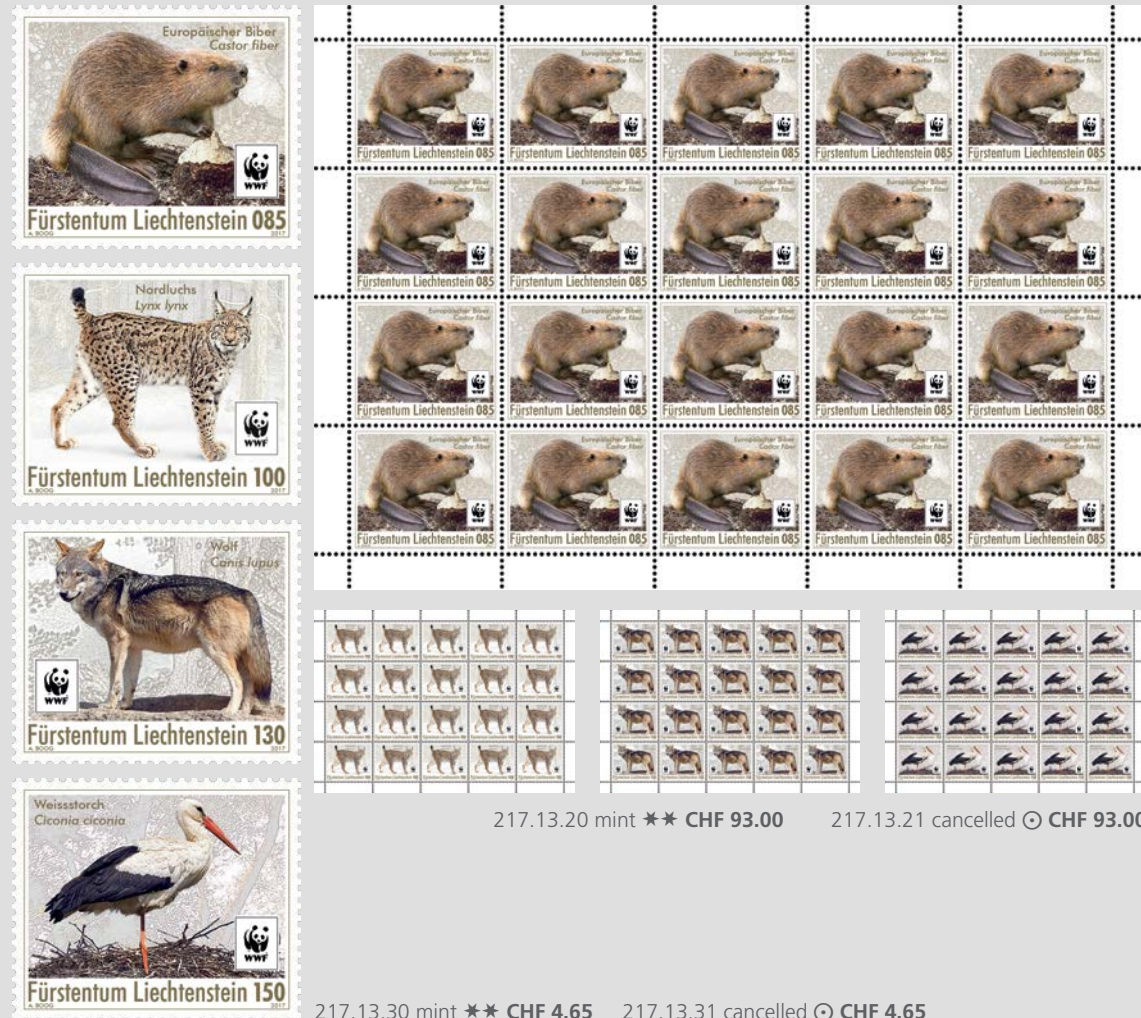

With over one billion stamps printed, the WWF stamp collection is the largest thematic collection in the world. In its latest WWF issue, Philately Liechtenstein is showing four wildlife species which were long believed to be extinct but have meanwhile settled in the region again: "Beaver" (face value: CHF 0.85), "Lynx" (face value: CHF 1.00), "Wolf" (face value: CHF 1.30) and "Stork" (face value: CHF 1.50).

actively reintroduced to Switzerland in 1971 and have been spreading in the Principality since that date. Wolves have been migrating into Switzerland from the south since the 1990s. They live nearby in the Calanda region as well as in other places. In recent years, wolves were seen on four different unconfirmed occasions. Due to the efforts of various organisations, a stork couple made Liechtenstein their home in 2007 – for the first time in over 100 years. In the meantime, Liechtenstein counts sixteen stork nests.

The beaver found its way back to Liechtenstein in 2008 and has been propagating continually since then. But it finds only few natural areas in the valley where it can build its habitat as it pleases. Lynx were