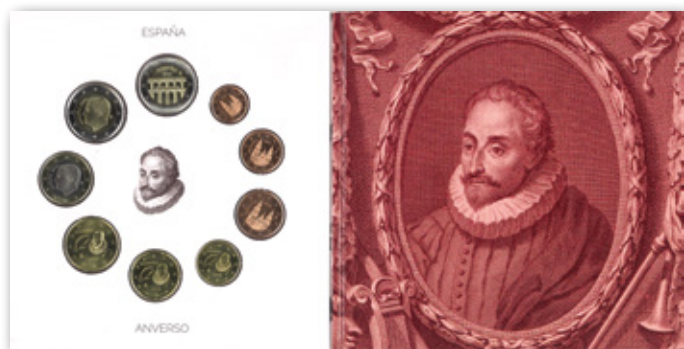

Spain - Commemorative set (2005) 2 EURO commemorative coin – Uncirculated and commemorative sheet on the anniversary of the publication of "Don Quijote"
ES520.05.0113 uncirculated CHF 20.90

Cook Islands – The Great Tea Race of 1866 (2016) 5 dollars, silver 0.999, 38.61 mm, 1 OZ
CK520.16.0110 proof CHF 119.00